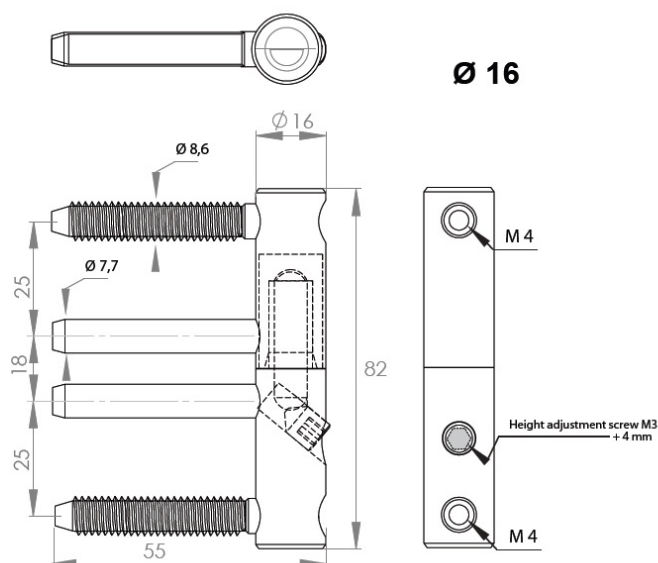

PRODUCT SHEET

Description:

Pin Door Hinge 3-D, $\varnothing 16 \times 82 \text{mm}$ 25-18-25mm, Steel BZP, Pin Size 2 x M8,8x49mm & 2x $\varnothing 7,7 \text{mm}$ x 48,5mm, AGB Type

Item number:

15.08.006-0

Units	Box	Carton	HS Code	Barcode
Pcs.	12	120	8302100090	 5704866055901

SISO A/S

Mileparken 11
DK-2740 Skovlunde
Denmark
VAT: DK 24786013

Phone +45 45 830 900

www.siso.dk
siso@siso.dk

Danske Bank
Nytorv Branch
Copenhagen
SWIFT: DABADKKK

Account no.
4180 3112 112936
IBAN Account
DK7230003112112936